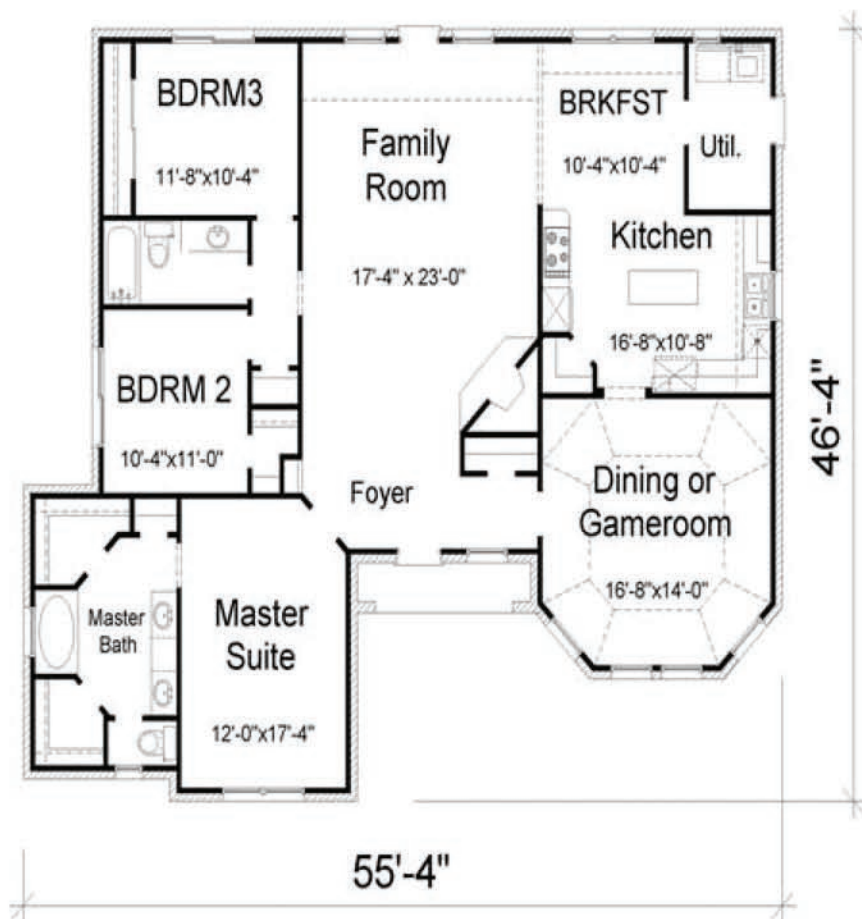

## Aspen Old World

*Floor plans and elevations are artists renderings.  
Actual plans, elevations and dimensions may vary.*

**Superior Homes Custom, Inc.**

*Aspen Old World*

*Options:  
All Brick*

*3 Bedroom  
2 Bath*

*2,056 SF. Living  
38 SF. Porch  
2,094 SF. Total*

(936) 228-0990

10075 Interstate 45 North  
Conroe, Texas 77304  
[www.superiorhomescustom.com](http://www.superiorhomescustom.com)