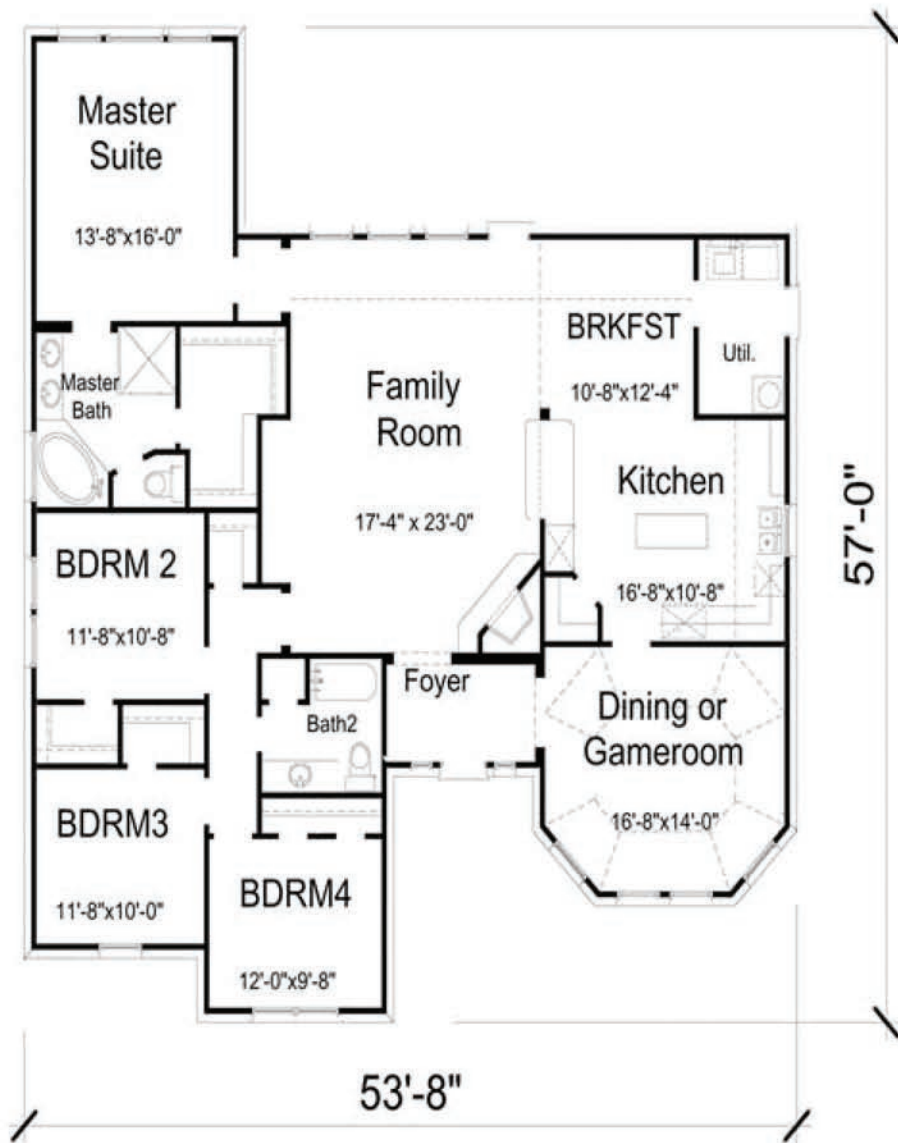

Aspen Old World

Aspen Old World

*Options:
All Brick*

*4 Bedroom
2 Bath*

*2,295 SF. Living
38 SF. Porch
2,333 SF. Total*

*Floor plans and elevations are artists renderings.
Actual plans, elevations and dimensions may vary.*