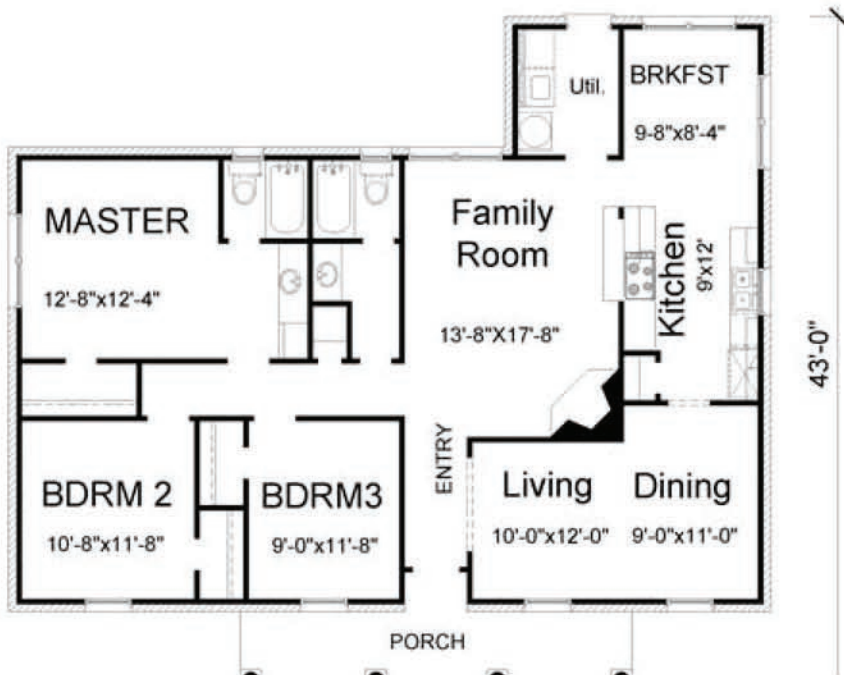

The Chateau

The Chateau

Options:
Brick & Hardi

3 Bedroom
2 Bath

1,590 SF. Living
125 SF. Porch
1,715 SF. Total

*Floor plans and elevations are artists renderings.
Actual plans, elevations and dimensions may vary.*