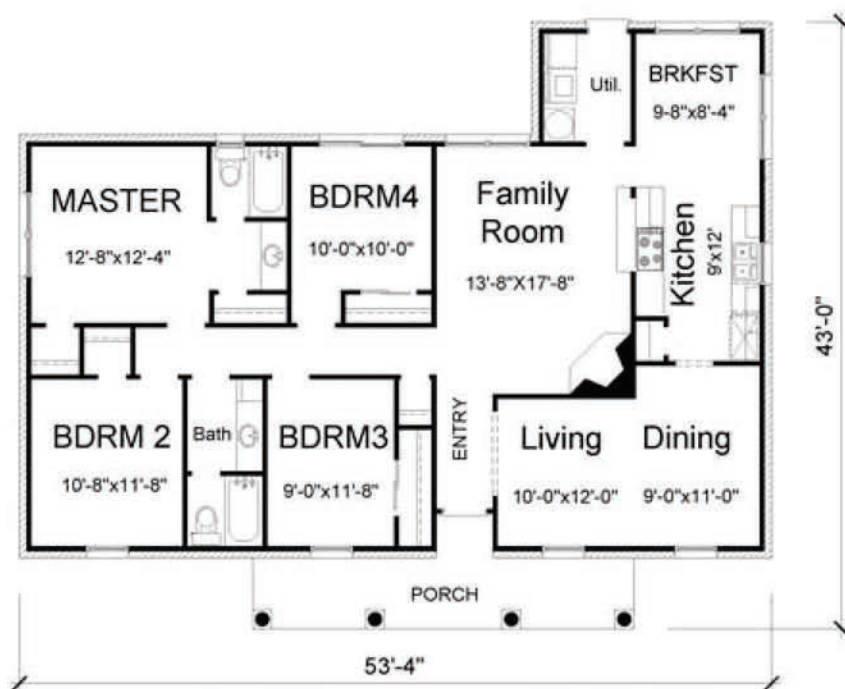

## The Chateau

## The Chateau

Options:  
Brick & Hardi

4 Bedroom  
2 Bath

1,735 SF. Living  
135 SF. Porch  
1,870 SF. Total

*Floor plans and elevations are artists renderings.  
Actual plans, elevations and dimensions may vary.*