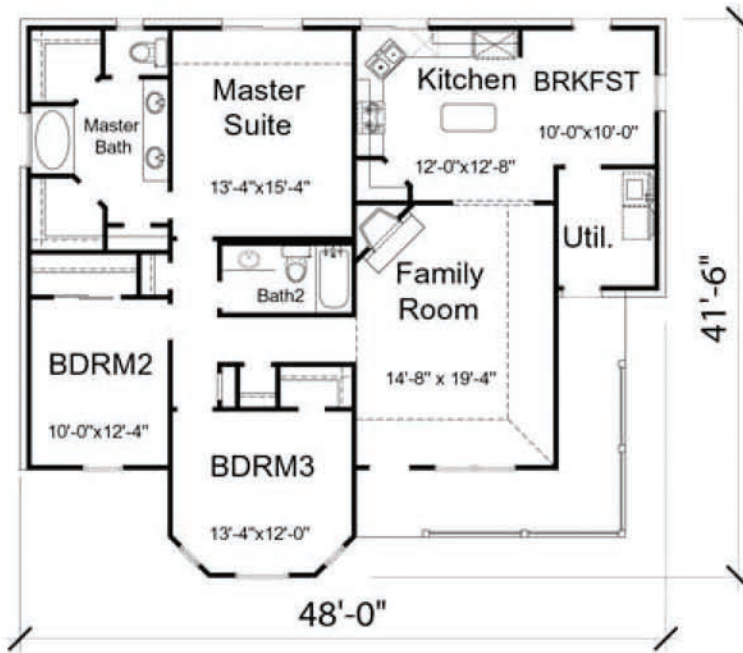

The Chelshire

The Chelshire

*Options:
All Brick
Brink & Hardi*

*3 Bedroom
2 Bath*

*1,698 SF. Living
187 SF. Porch
1,795 SF. Total*

*Floor plans and elevations are artists renderings.
Actual plans, elevations and dimensions may vary.*