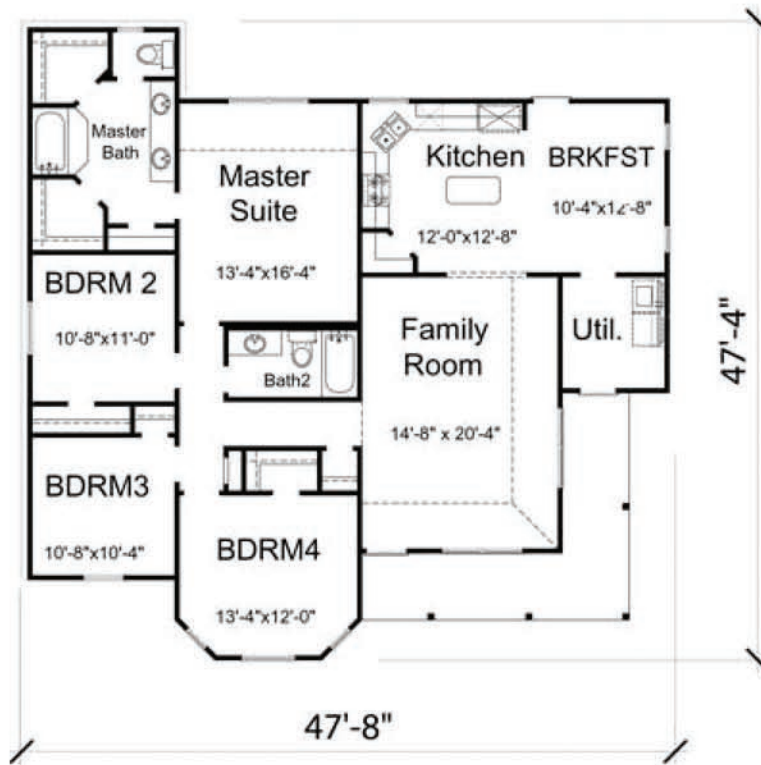

## The Chelshire

*Floor plans and elevations are artists renderings.  
Actual plans, elevations and dimensions may vary.*

*Superior Homes Custom, Inc.*

*The Chelshire*

*Options:  
All Brick  
Brink & Hardi*

*4 Bedroom  
2 Bath*

*1,783 SF. Living  
160SF. Porch  
1,943 SF. Total*

(936) 228-0990

10075 Interstate 45 North  
Conroe, Texas 77304  
[www.superiorhomescustom.com](http://www.superiorhomescustom.com)