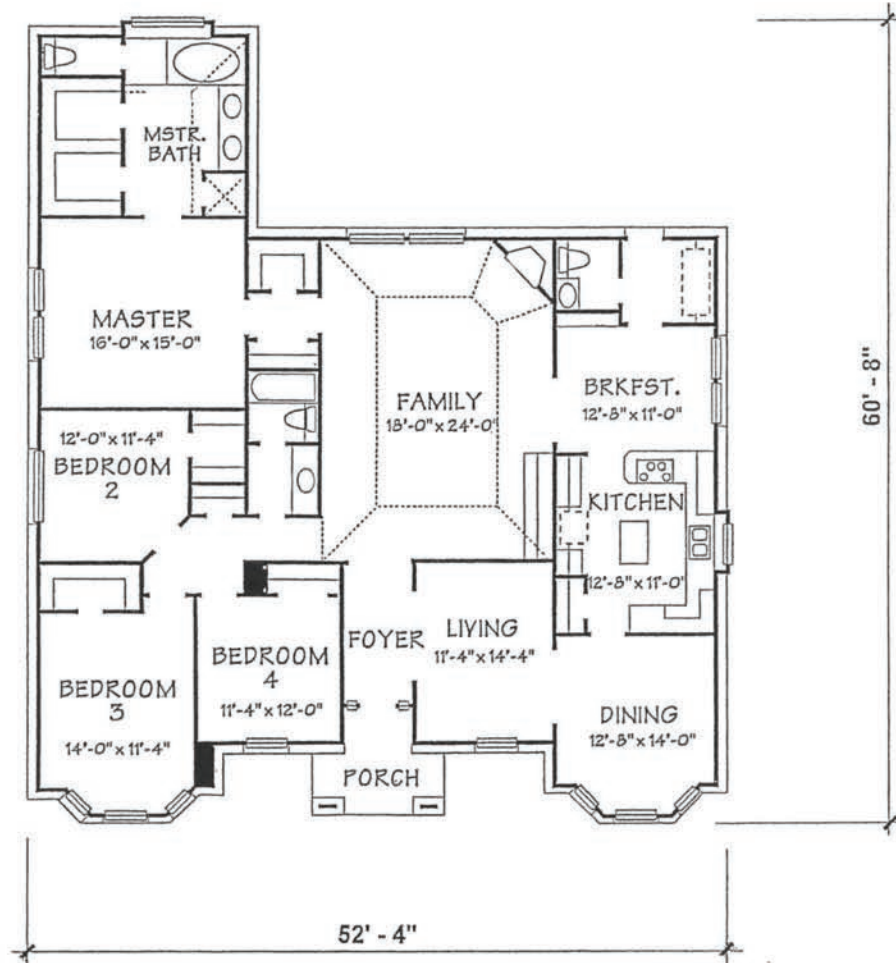

The Franklin

The Franklin

Options:
All Brick

4 Bedroom,
2.5 Bath,

2,501 SF. Living,
65 SF. Porch,
2,566 SF. Total

*Floor plans and elevations are artists renderings.
Actual plans, elevations and dimensions may vary.*