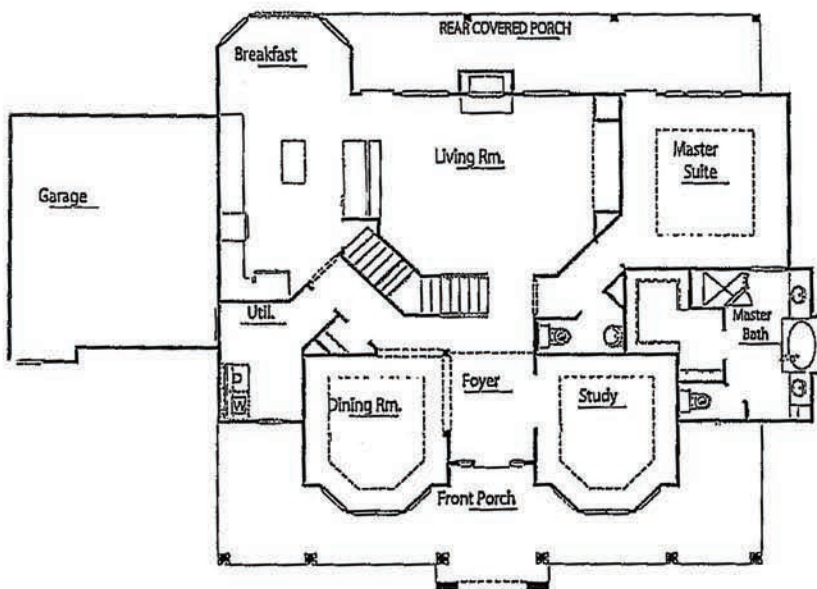

## The Fredricksburg

Options:

STUDY CONVERTS TO  
4TH BEDROOM

OPTIONAL

DETACHED GARAGE

3 BEDROOM + STUDY

2 1/2 BATH

GAMEROOM

1,887 1ST FLOOR

1,061 2ND FLOOR

2,948 S.F. LIVING

691 S.F. PORCH

536 S.F. GARAGE

4,175 S.F. TOTAL

*Floor plans and elevations are artists renderings.  
Actual plans, elevations and dimensions may vary.*

(936) 228-0990