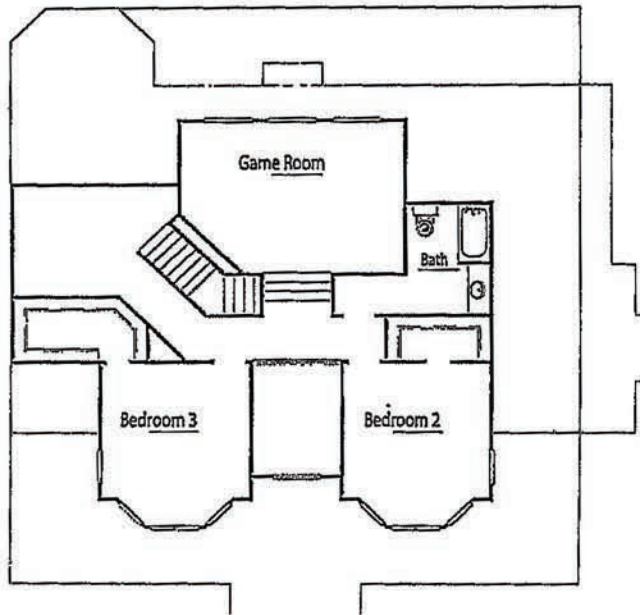

## The Fredricksburg

Options:

STUDY CONVERTS TO  
4TH BEDROOM

OPTIONAL

DETACHED GARAGE

3 BEDROOM + STUDY

2 1/2 BATH

GAMEROOM

1,887 1ST FLOOR

1,061 2ND FLOOR

2,948 S.F. LIVING

691 S.F. PORCH

536 S.F. GARAGE

4,175 S.F. TOTAL

*Floor plans and elevations are artists renderings.  
Actual plans, elevations and dimensions may vary.*

(936) 228-0990