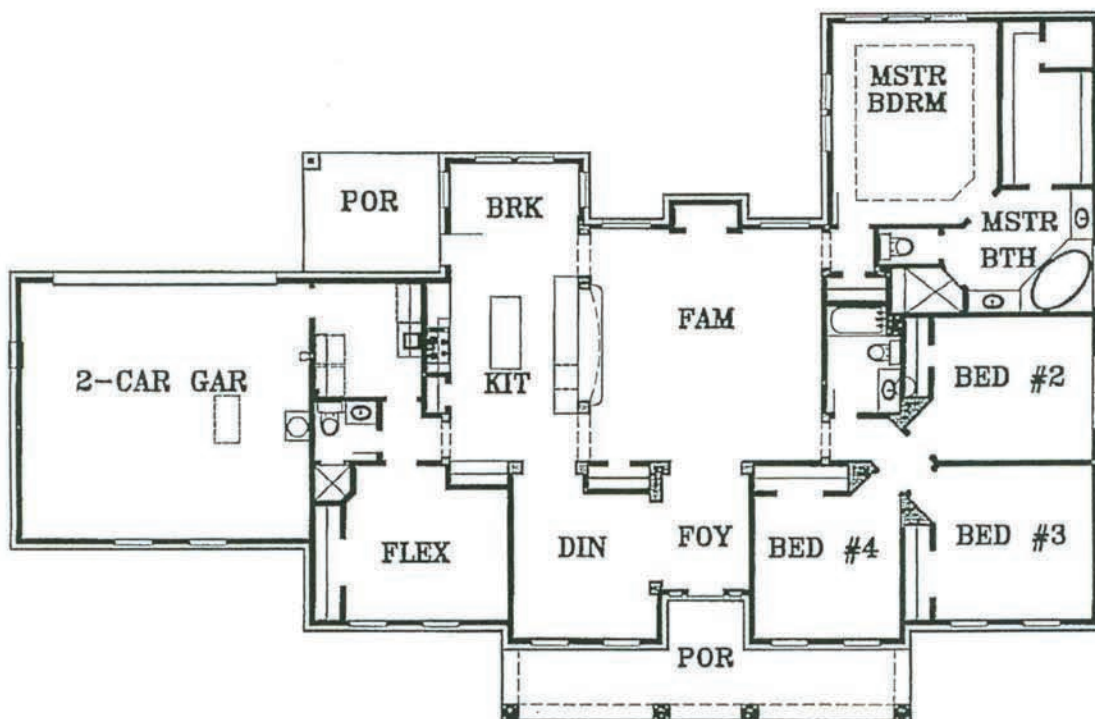

## The Lexington

Options:  
All Brick

4 Bedroom,  
3 Bath,

2,662 SF. Living,  
310 SF. Porch,  
555 SF. Garage  
3,527 SF. Total

*Floor plans and elevations are artists renderings.  
Actual plans, elevations and dimensions may vary.*