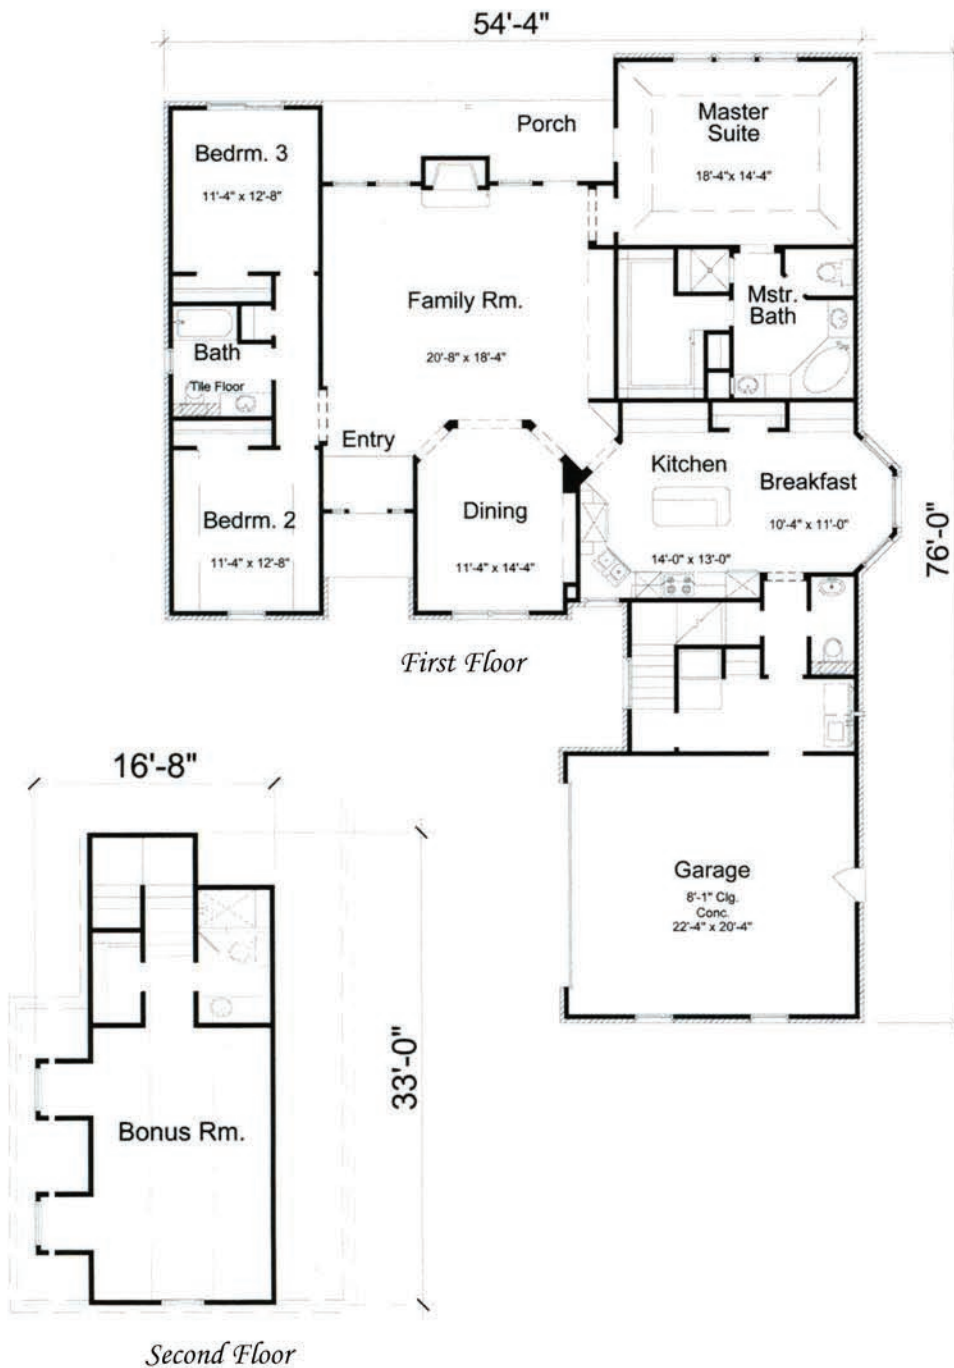

# The Rankin

## The Rankin

Options:  
All Brick

3 Bedroom,  
3.5 Bath,

2,642 SF. Living,  
179 SF. Porch,  
520 SF. Garage  
3,341 SF. Total

*Floor plans and elevations are artists renderings.  
Actual plans, elevations and dimensions may vary.*