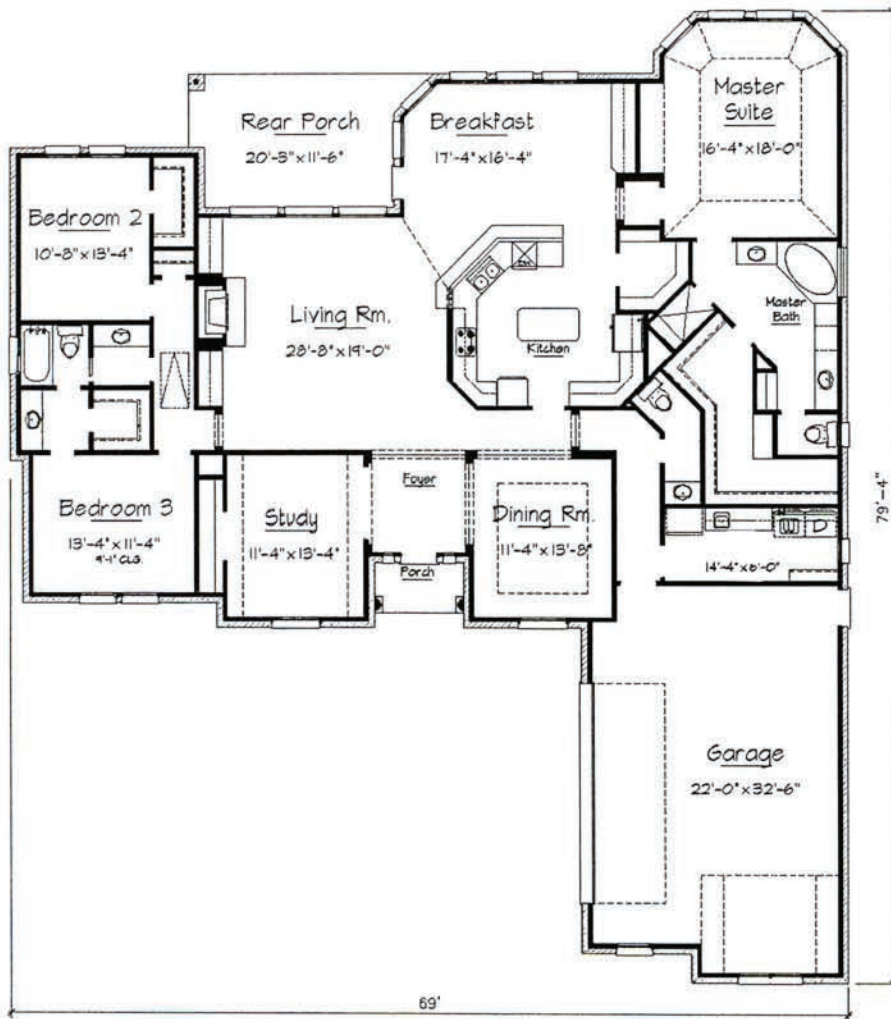

The Waterford

The Waterford

Options:
All Brick

3 Bedroom,
2.5 Bath,

2,745 SF. Living,
242 SF. Porch,
686 SF. Garage
3,673 SF. Total

*Floor plans and elevations are artists renderings.
Actual plans, elevations and dimensions may vary.*