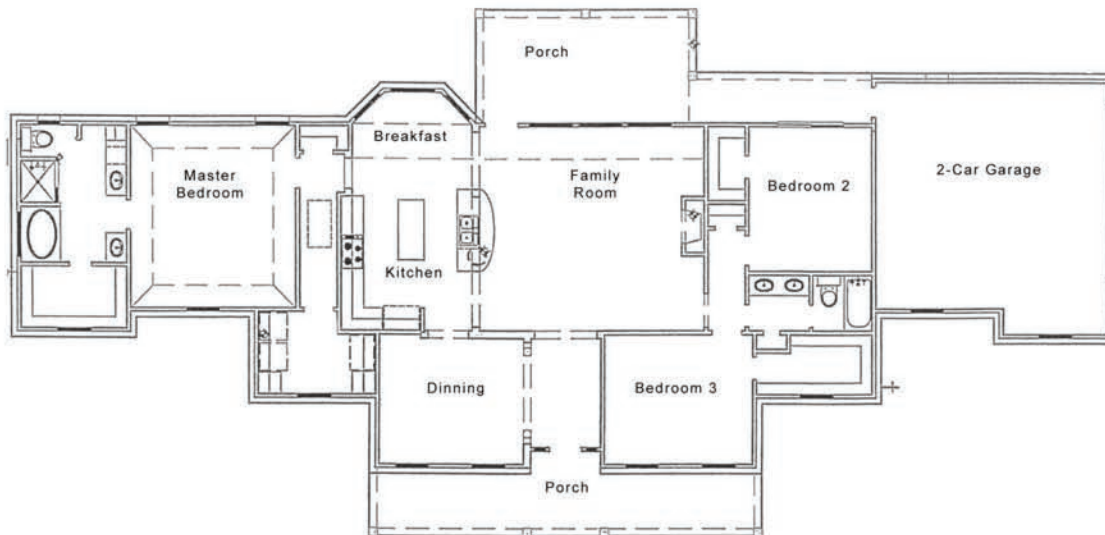

The Williamsburg

The Williamsburg

*Options:
All Brick*

*3 Bedroom,
2 Bath,*

*2,000 SF. Living,
450 SF. Porch,
500 SF. Garage,
2,950 SF. Total*

*Floor plans and elevations are artists renderings.
Actual plans, elevations and dimensions may vary.*